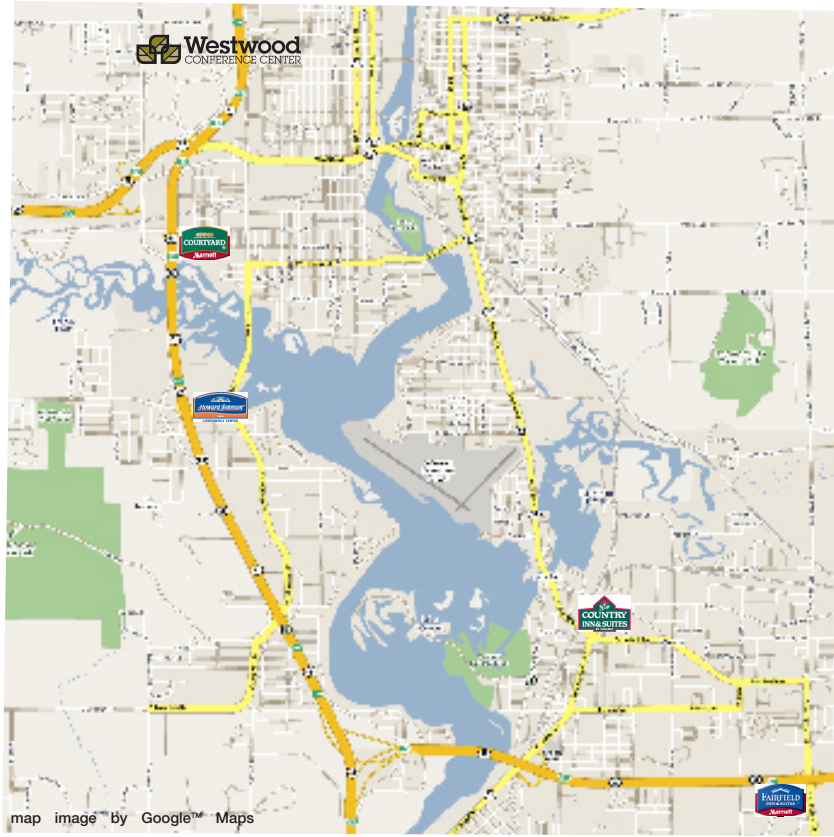

Directions & Lodging

1800 Westwood Center Boulevard
Wausau, WI 54401
715.847.9200 f: 715.848.5325
www.westwoodconference.com

Driving from the NORTH on US 51/I-39

1. Take Exit 193 (Bridge Street).
2. Turn right at Bridge Street (0.3 mi).
3. Turn right at Westwood Drive (0.1 mi).
4. Turn right at Westwood Center Boulevard, follow and take right off of roundabout to continue onto Westwood Center Boulevard (427 ft). Visitor parking is on your left.

Driving from the SOUTH on US 51/I-39

1. Take Exit 193 (Bridge Street).
2. Turn left at Bridge Street (0.3 mi).
3. Turn right at Westwood Drive (0.1 mi).
4. Turn right at Westwood Center Boulevard, follow and take right off of roundabout to continue onto Westwood Center Boulevard (427 ft). Visitor parking is on your left.

Driving from the EAST or WEST on US 29

1. Merge with US 51/I-39 North.
2. Take Exit 193 (Bridge Street).
3. Turn left at Bridge Street (0.3 mi).
4. Turn right at Westwood Drive (0.1 mi).
5. Turn right at Westwood Center Boulevard, follow and take right off of roundabout to continue onto Westwood Center Boulevard (427 ft). Visitor parking is on your left.